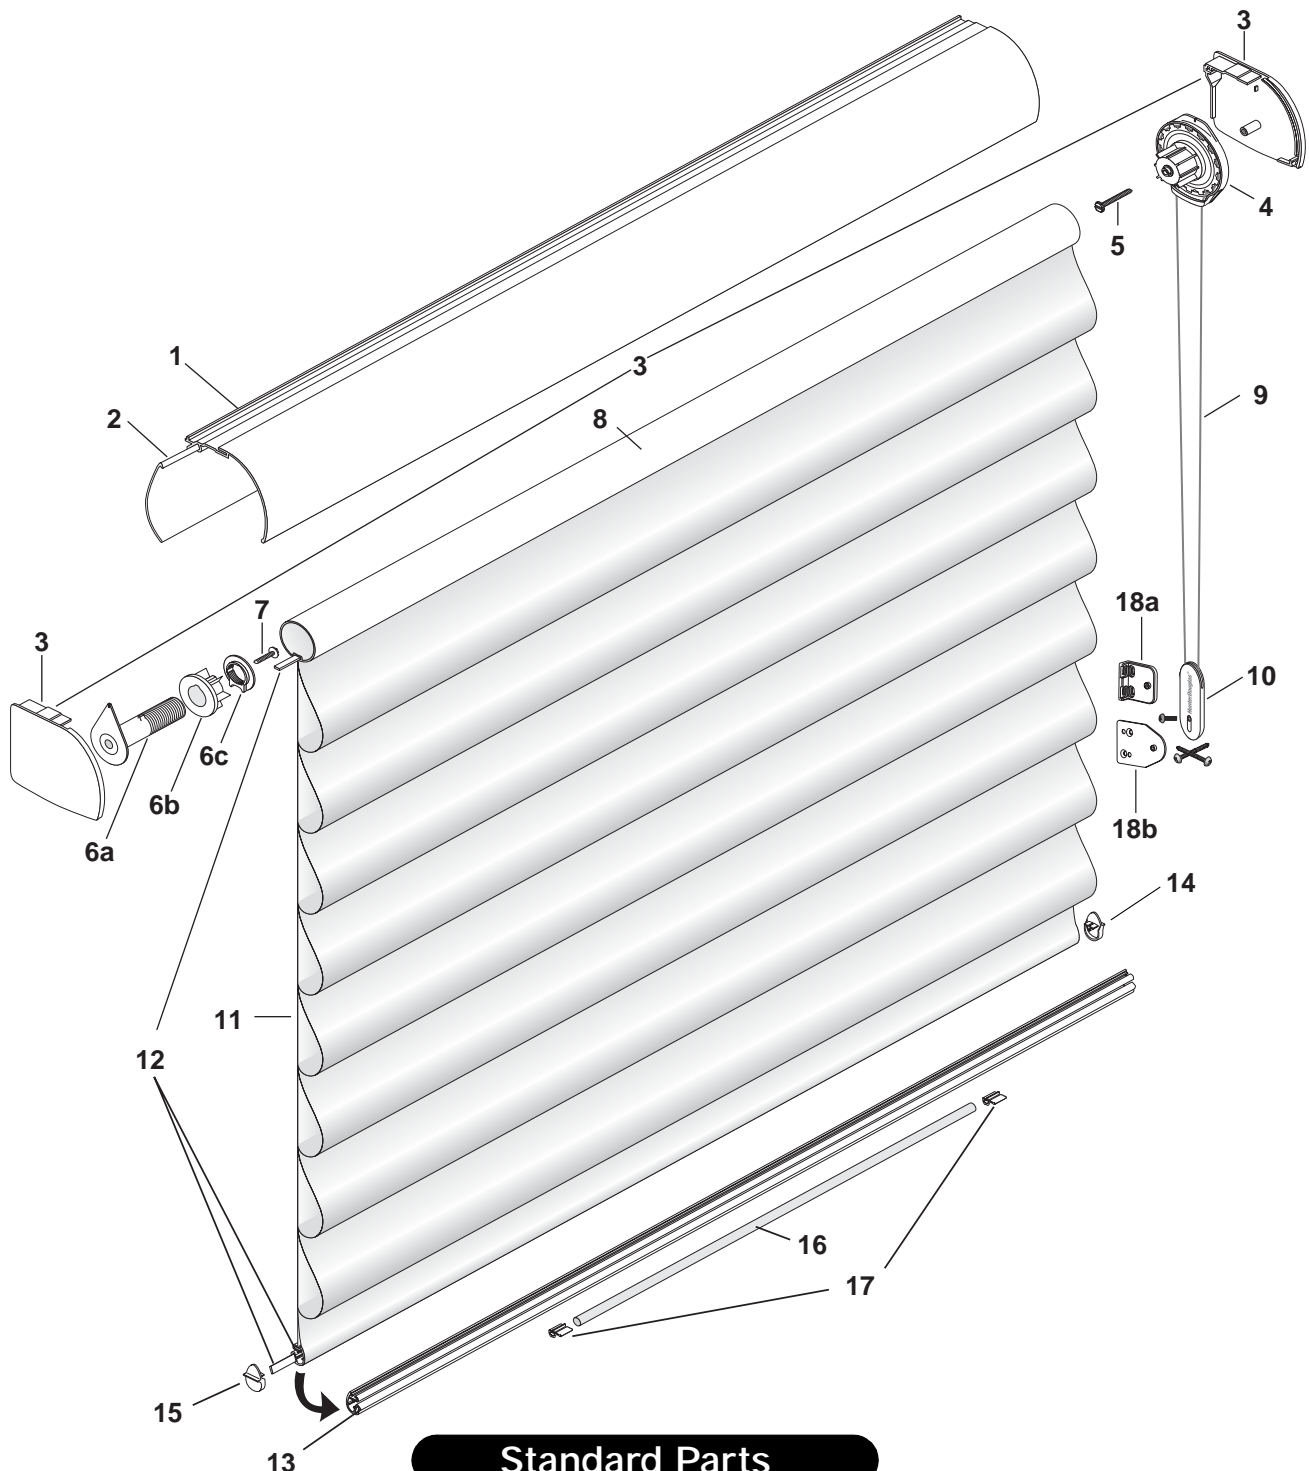

Vignette® Standard Rectangular

Standard Parts

- | | | |
|----------------------------|--|---|
| 1. Fabric-Covered Headrail | 8. Rotator Rail | 15. Bottom Rail End Cap
– Non-Clutch Side |
| 2. Fabric Guard | 9. Cord Loop | 16. Bottom Rail Weight |
| 3. Headrail End Caps | 10. Universal Cord Tensioner | 17. Bottom Rail Weight Clip |
| 4. Clutch | 11. Fabric | 18a. Universal Cord Tensioner
Mounting Bracket |
| 5. Screw (Clutch) | 12. Poly Rod Assembly w/Adhesive | 18b. Universal Cord Tensioner
Mounting Bracket Flush Mount |
| 6a. Limit Assembly | 13. Bottom Rail | |
| 6b. Keyed Rotator | 14. Bottom Rail End Cap
– Clutch Side | |
| 6c. Limit Assembly Nut | | |
| 7. Screw (Rotator) | | |

Vignette® Standard Rectangular

No.	PCN	Description
1.	3400010320	Fabric Covered Headrail
2.	3400320000	Fabric Guard
3.	3400020XXX	Headrail End Cap Set
4.	3400034000	Clutch
5.	4150159000	Screw (Clutch)
6.	3402168000	Vig. Limit Assembly, R
	3402167000	Vig. Limit Assembly, L
6a.	N/A	LH Limit Screw (For Right Control)
	N/A	RH Limit Screw (For Left Control)
6b.	N/A	Keyed Rotator
6c.	N/A	Limit Assembly Nut
7.	4150158000	Screw (Rotator)
8.	3400100xxx	Rotator Moving Rail
9.	N/A	Cord Loop
	3400130xxx	2' Cord Loop
	3400140xxx	3' Cord Loop
	3400150xxx	4' Cord Loop
	3400160xxx	5' Cord Loop
10.	4153028xxx	Universal Cord Tensioner
11.	N/A	Fabric – 3" or 4" Fold Size (Available In 11 Face Fabrics - with 2 Back Fabric Options)
12.	N/A	Poly Rod Assembly w/Adhesive
13.	3400350785	Bottom Rail
14.	3400360xxx	Bottom Rail End Cap – Clutch Side
15.	3400370xxx	Bottom Rail End Cap – Non-Clutch Side
16.	3400210000	Bottom Rail Weight
17.	3400070785	Bottom Rail Weight Clip
18a.	4153052000	Universal Cord Tensioner Mounting Kit
18b.	4154898000	Universal Cord Tensioner Flush Mounting Kit