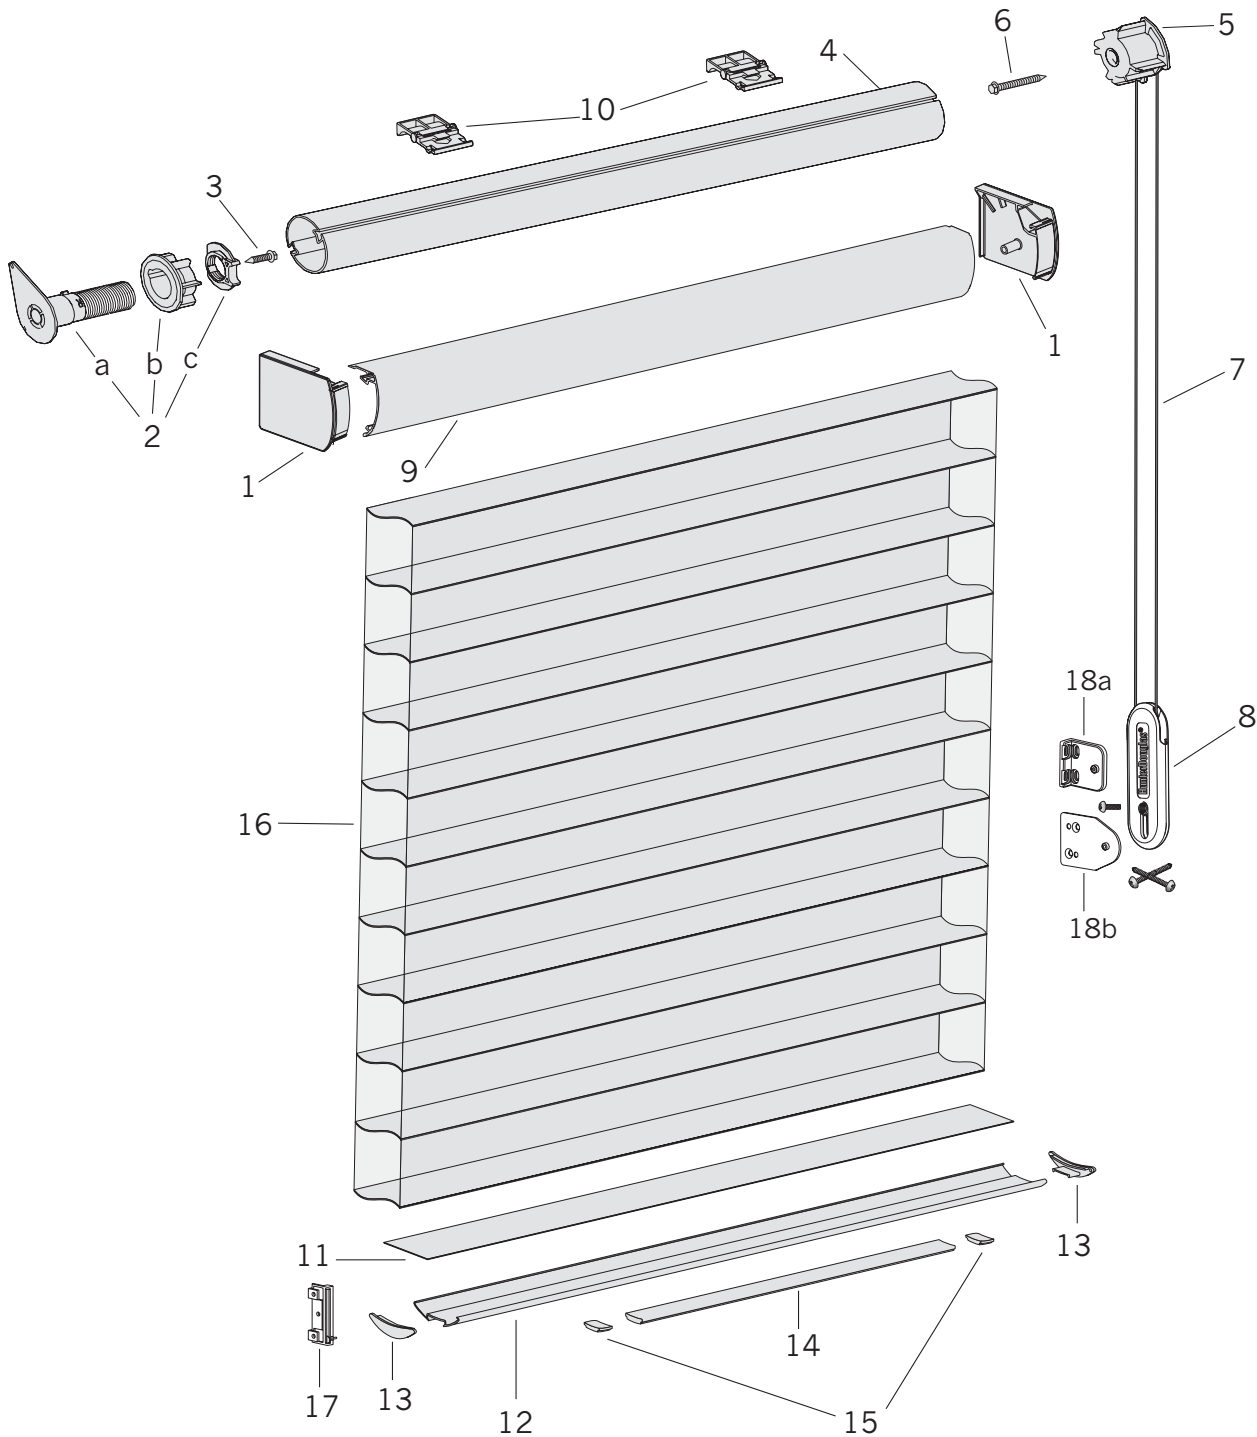

Silhouette® EasyRise™ with Universal Rotator Rail

Standard Parts

- | | | |
|---------------------------|------------------------------------|---|
| 1. Headrail End Caps | 6. Screw | 13. Bottom Rail End Caps |
| 2. Limit Screw Assembly | 7. Cord Loop | 14. Balance Weight |
| 2a. Limit Screw | 8. Universal Cord Tensioner | 15. Weight Clips |
| 2b. Rotator | 9. Headrail | 16. Fabric |
| 2c. Limit Nut | - OPTIONAL - Fabric Covered | 17. Hold-Down Bracket |
| 3. Screw | 10. Ratchet Limit Assembly | 18a. Universal Cord Tensioner
Mounting Bracket |
| 4. Universal Rotator Rail | 11. Bottom Slat | 18b. Universal Cord Tensioner
Mounting Bracket Flush Mount |
| 5. Clutch Assembly | 12. Bottom Rail | |